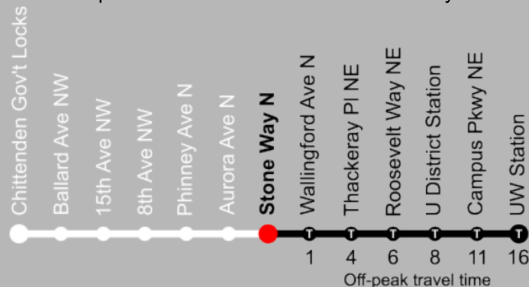

# Route 44

## To University of Washington Station

Via Wallingford and U District

**Connections:** Link 1 Line and Routes 20, 31, 32, 48, 49, 62, 64X, 65, 67, 70, 79, 167, 271, 322, 372X, 542, and 556

**Link Stations Served:** U District and University of Washington

**Snow Route:** This is a snow route and a snow route stop

**Location:** Stop #29231 – N 45th Street at Stone Way N

<sup>a</sup>Trip on Mondays only

All trip times estimated and subject to earlier or later departure.

Holiday Service Schedules:

- Regular service for Indigenous Peoples' Day (Oct. 10) and Veterans Day (Nov. 11), Black Friday (Nov. 25), Christmas Eve (Dec. 24), New Year's Eve (Dec. 31, with extended service), Martin Luther King Jr. Day (Jan. 16), and Presidents' Day (Feb. 20)
- Sunday service for Thanksgiving Day (Nov. 24), Christmas Day (Dec. 25), St. Stephen's Day (Dec. 26), New Year's Day (Jan. 1), New Year's Day (Jan. 2, holiday observed)